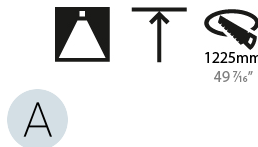

GENERAL

Series: Sign
Brand: Prolicht
Division: Architectural
Mounting Type: Trimless
Mounting Location: Ceiling
Subcategory: Ambient

PHYSICAL

Shape: Round
Diameter (mm): 1230
Diameter (in): 48 ⁷/₁₆
Height (mm): 165
Height (in): 6 ¹/₂
Light Distribution: Direct
Weight (kg): 26.9
Weight (lbs): 59.304
Diffuser: PMMA - Opal
Fixture Material: Extruded Aluminum / Steel
Cut-out Measurements: 1255mm / 49 7/16"
Upon Request: Unique Sizes Unique Ceiling Thickness Unique Mounting Depth Spot Inserts

ELECTRICAL

Lamp Type: LED (Zhaga Standard)
Input Wattage (W): 213.5
Total Output Wattage (W): 183
Dimming: [Tri-Mode (Non-Dimming and Phase Dimming (120Vac only) and 0-10V Dimming)](#)
Driver Included: Yes
Driver Location: Integrated
Driver Type: Constant Current - Universal
Driver Class: Class 2
Input Voltage (V): 120 - 277
Constant Current (MA): 500

LED

Color Temperature (°K): [2700 / 3000 / 3500 / 4000](#)
Max. Delivered Lumen (lm): 18650 / 20070 / 20480
CRI: >80 CRI
Efficiency (%): 65% (5mm Perspex)|80%
Lamp Life (hrs): 50000
Upon Request: RGB-W Tunable White Special Color Temperature CRI90

OPTICAL

RATINGS AND CERTIFICATIONS

Certified By: Certified for North American Standards
IP rating: IP20