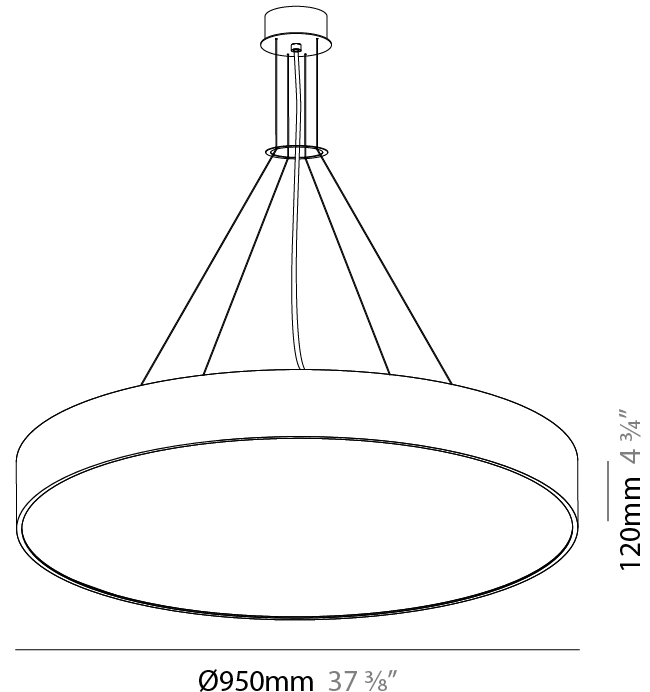

GENERAL

Series: Sign
Brand: Prolicht
Division: Architectural
Mounting Type: Suspension
Mounting Location: Ceiling
Subcategory: Pendant

PHYSICAL

Shape: Round
Diameter (mm): 950
Diameter (in): 37 ³/₈
Depth (mm): 120
Depth (in): 4 ³/₄
Max. Overall Height (mm): 2120
Max. Overall Height (in): 83 ⁷/₁₆
Light Distribution: Direct
Weight (kg): 16.058
Weight (lbs): 35.40
Diffuser: PMMA - Opal or Micro-Prism
Fixture Finish: SSR / BKV / CWI / CRY / HAB / UFT / ITA / RUA / FTG / MYG / LOD / PUS / FRO / FUP / KIA / POP / BLS / SPG / MEY / GOH / GUM / CHC / COM / ABZ / JAG / OBR / MOS / ROR
Fixture Material: Extruded Aluminum / Steel
Cable Details: 2000mm or 6000mm Transparent Cable

ELECTRICAL

Lamp Type: LED (Zhaga Standard)
Input Wattage (W): 129.5
Total Output Wattage (W): 111
Dimming: Tri-Mode (Non-Dimming and Phase Dimming (120Vac only) and 0-10V Dimming)
Driver Included: Yes
Driver Location: Integrated
Driver Type: Constant Current - Universal
Driver Class: Class 1
Input Voltage (V): 120 - 277
Constant Current (MA): 500

LED

Color Temperature (°K): 2700 / 3000 / 3500 / 4000
Max. Delivered Lumen (lm): 11450 / 12319 / 12570
CRI: >80 CRI
Lamp Life (hrs): 50000

OPTICAL

Beam Angle: 110

RATINGS AND CERTIFICATIONS

Certified By: Certified for North American Standards
IP rating: IP20