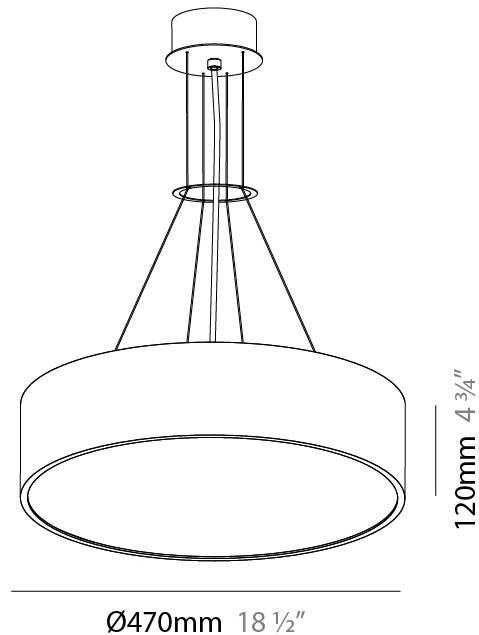

GENERAL

Series: Sign
Brand: Prolicht
Division: Architectural
Mounting Type: Suspension
Mounting Location: Ceiling
Subcategory: Pendant

PHYSICAL

Shape: Round
Diameter (mm): 470
Diameter (in): 18 1/2
Height (mm): 120
Depth (mm): 120
Height (in): 4 3/4
Depth (in): 4 3/4
Max. Overall Height (mm): 2120
Max. Overall Height (in): 83 7/16
Light Distribution: Direct
Weight (kg): 5.2
Weight (lbs): 11.464
Diffuser: PMMA - Opal or Micro-Prism
Fixture Finish: SSR / BKV / CWI / CRY / HAB / UFT / ITA / RUA / FTG / MYG / LOD / PUS / FRO / FUP / KIA / POP / BLS / SPG / MEY / GOH / GUM / CHC / COM / ABZ / JAG / OBR / MOS / ROR
Fixture Material: Extruded Aluminum / Steel
Cable Details: 2000mm or 6000mm Transparent Cable

ELECTRICAL

Lamp Type: LED (Zhaga Standard)
Input Wattage (W): 35
Total Output Wattage (W): 30
Dimming: Tri-Mode (Non-Dimming and Phase Dimming (120Vac only) and 0-10V Dimming)
Driver Included: Yes
Driver Location: Integrated
Driver Type: Constant Current - Universal
Driver Class: Class 1
Input Voltage (V): 120 - 277
Constant Current (MA): 500

LED

Color Temperature (°K): 2700 / 3000 / 3500 / 4000
Max. Delivered Lumen (lm): 3090 / 3332 / 3400
CRI: >80 CRI
Efficiency (%): 73
Lamp Life (hrs): 50000

OPTICAL

RATINGS AND CERTIFICATIONS

Certified By: Certified for North American Standards
IP rating: IP20