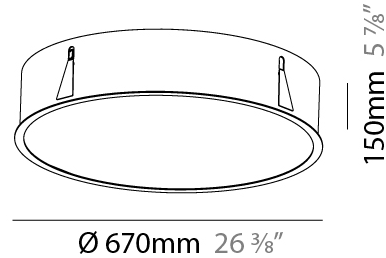

GENERAL

Series: Sign
Brand: Prolicht
Division: Architectural
Mounting Type: Recessed
Mounting Location: Ceiling
Subcategory: Ambient

PHYSICAL

Shape: Round
Diameter (mm): 670
Diameter (in): 26 ³/₈
Height (mm): 150
Height (in): 5 ⁷/₈
Ceiling Thickness (mm): 10 / 12 / 15 / 25
Ceiling Thickness (in): 3/8 or 1/2 or 9/16 or 1
Min. Recessing Depth (mm): 160
Min. Recessing Depth (in): 6 ⁵/₁₆
Light Distribution: Direct
Weight (kg): 8.574
Weight (lbs): 18.9
Diffuser: PMMA - Opal or Micro-Prism
Fixture Finish: SSR / BKV / CWI / CRY / HAB / UFT / ITA / RUA / FTG / MYG / LOD / PUS / FRO / FUP / KIA / POP / BLS / SPG / MEY / GOH / GUM / CHC / COM / ABZ / JAG / OBR / MOS / ROR
Fixture Material: Extruded Aluminum / Steel
Cut-out Measurements: 658mm / 25 7/8"

ELECTRICAL

Lamp Type: LED (Zhaga Standard)
Input Wattage (W): 66.5
Total Output Wattage (W): 57
Dimming: Tri-Mode (Non-Dimming and Phase Dimming (120Vac only) and 0-10V Dimming)
Driver Included: Yes
Driver Location: Integrated
Driver Type: Constant Current - Universal
Driver Class: Class 2
Input Voltage (V): 120 - 277
Constant Current (MA): 500

LED

Color Temperature (°K): 3000 / 4000
Max. Delivered Lumen (lm): 5880 / 6321 / 6450
Lamp Life (hrs): 50000

OPTICAL

RATINGS AND CERTIFICATIONS

Certified By: Certified for North American Standards
IP rating: IP20