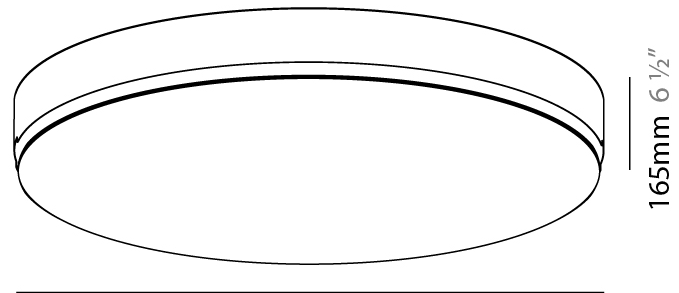

GENERAL

Series: Sign
Brand: Prolicht
Division: Architectural
Mounting Type: Trimless
Mounting Location: Ceiling
Subcategory: Ambient

PHYSICAL

Shape: Round
Diameter (mm): 630
Diameter (in): 24 13/16
Height (mm): 165
Height (in): 6 1/2
Light Distribution: Direct
Weight (kg): 8.3
Weight (lbs): 18.298
Diffuser: PMMA - Opal
Fixture Material: Extruded Aluminum / Steel
Cut-out Measurements: 655mm / 25 13/16"
Upon Request: Unique Sizes Unique Ceiling Thickness Unique Mounting Depth Spot Inserts

ELECTRICAL

Lamp Type: LED (Zhaga Standard)
Input Wattage (W): 66.5
Total Output Wattage (W): 57
Dimming: [Tri-Mode (Non-Dimming and Phase Dimming (120Vac only) and 0-10V Dimming)](#)
Driver Included: Yes
Driver Location: Integrated
Driver Type: Constant Current - Universal
Driver Class: Class 2
Input Voltage (V): 120 - 277
Constant Current (MA): 500

LED

[Color Temperature (°K): 2700 / 3000 / 3500 / 4000](#)
Max. Delivered Lumen (lm): 5535 / 6194 / 6358 / 6594
Nominal Lumen (lm): 7410 / 8292 / 8512 / 8828
CRI: >80 CRI
Efficiency (%): 65% (5mm Perspex)|74%
Lamp Life (hrs): 50000
Upon Request: RGB-W Tunable White Special Color Temperature CRI90

OPTICAL

RATINGS AND CERTIFICATIONS

Certified By: Certified for North American Standards
IP rating: IP20

Ø 630mm 24 13/16"

165mm 6 1/2"