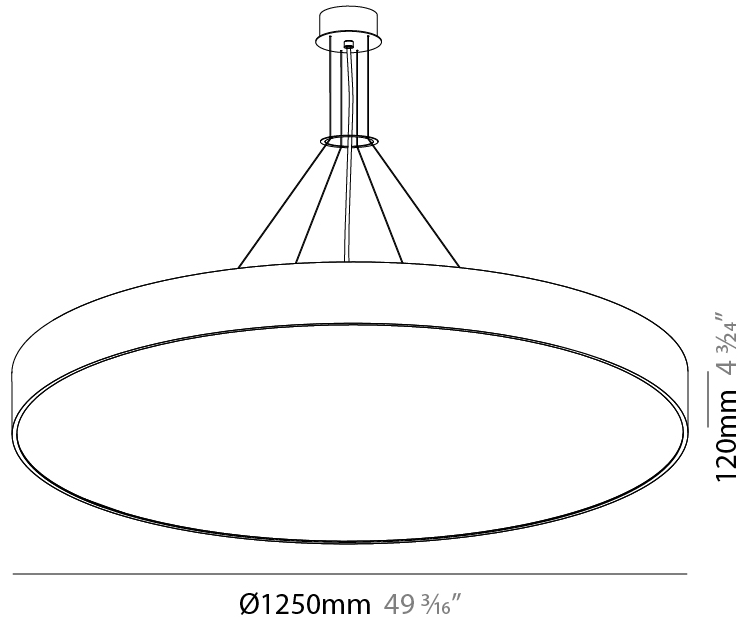

GENERAL

Series: Sign
Brand: Prolicht
Division: Architectural
Mounting Type: Suspension
Mounting Location: Ceiling
Subcategory: Pendant

PHYSICAL

Shape: Round
Diameter (mm): 1250
Diameter (in): 49 ³/₁₆
Height (mm): 120
Height (in): 4 ³/₄
Max. Overall Height (mm): 2120
Max. Overall Height (in): 83 ⁷/₁₆
Light Distribution: Direct
Weight (kg): 28.7
Weight (lbs): 63.27
Diffuser: PMMA - Opal
Fixture Finish: SSR / BKV / CWI / CRY / HAB / UFT / ITA / RUA / FTG / MYG / LOD / PUS / FRO / FUP / KIA / POP / BLS / SPG / MEY / GOH / GUM / CHC / COM / ABZ / JAG / OBR / MOS / ROR
Fixture Material: Extruded Aluminum / Steel
Cable Details: 2000mm or 6000mm Transparent Cable

ELECTRICAL

Lamp Type: LED (Zhaga Standard)
Input Wattage (W): 213.5
Total Output Wattage (W): 183
Dimming: Tri-Mode (Non-Dimming and Phase Dimming (120Vac only) and 0-10V Dimming)
Driver Included: Yes
Driver Location: Integrated
Driver Type: Constant Current - Universal
Driver Class: Class 1
Input Voltage (V): 120 - 277
Constant Current (MA): 500

LED

Color Temperature (°K): 2700 / 3000 / 3500 / 4000
Max. Delivered Lumen (lm): 18880 / 20306 / 20720
CRI: >80 CRI
Efficiency (%): 78
Lamp Life (hrs): 50000

OPTICAL

RATINGS AND CERTIFICATIONS

Certified By: Certified for North American Standards
IP rating: IP20